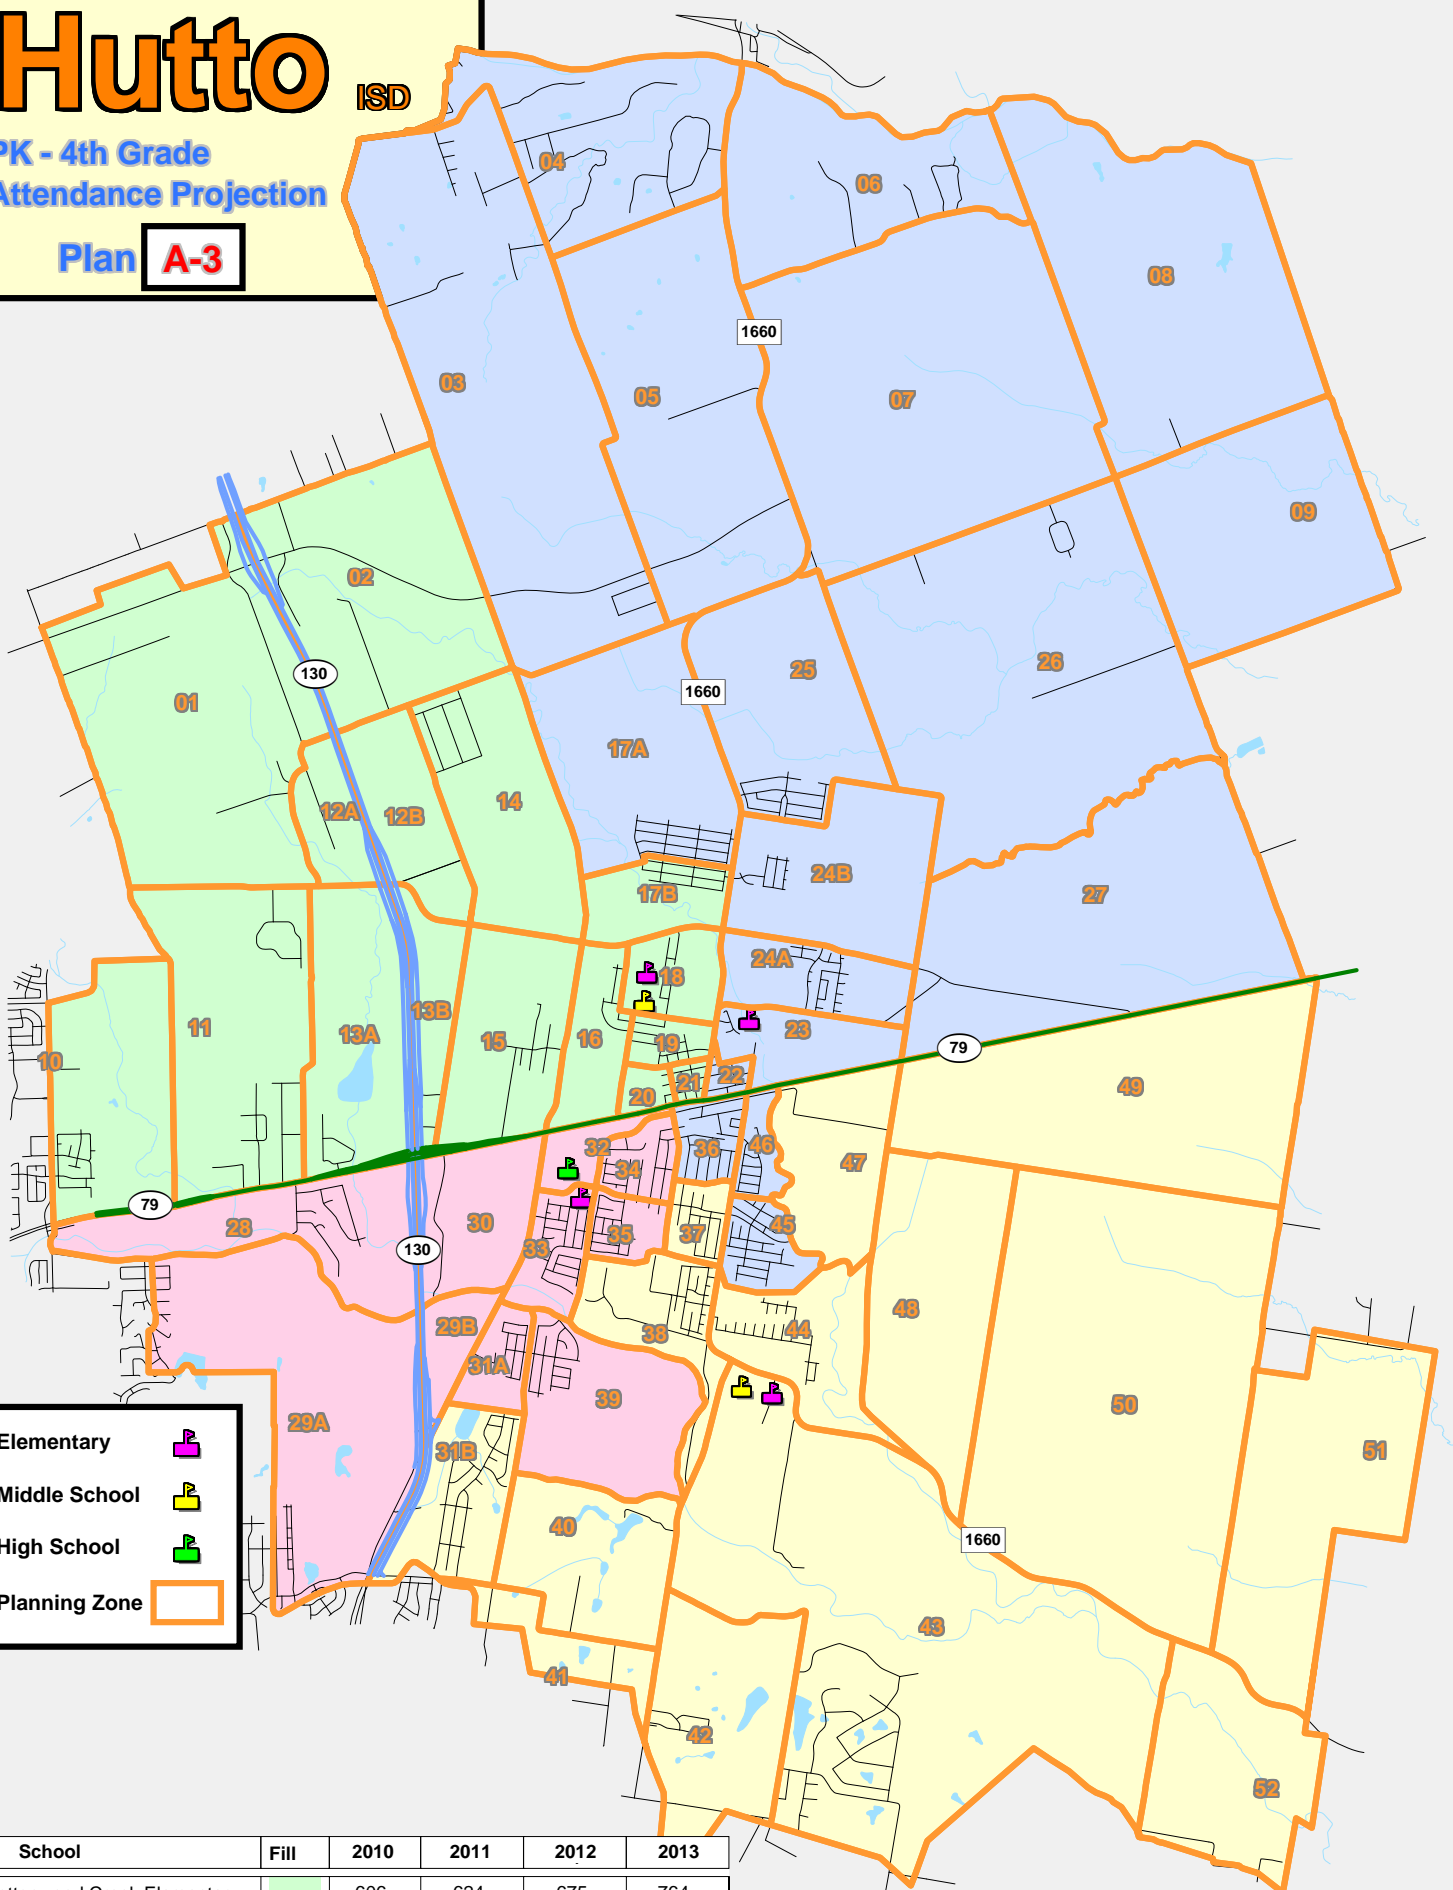

# Hutto

ISD

PK - 4th Grade  
Attendance Projection

Plan **A-3**

**Elementary**   
**Middle School**   
**High School**   
**Planning Zone** 

School	Fill	2010	2011	2012	2013
Cottonwood Creek Elementary		606	624	675	764
Hutto Elementary		593	588	597	623
Nadine Johnson Elementary		584	650	712	797
Ray Elementary		524	554	601	643